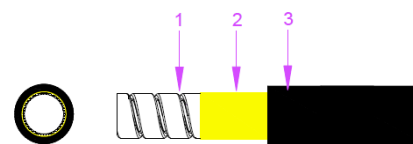

HYBRID CABLE DESIGN

Cable Structure	Material/Model	Specifications
1	Metal Tube	200CU Stainless steel 4.4±0.1
2	To strengthen the unit	Dupont Kevlar 1670D*4
3	Jacket	TPU 0D 5.8±0.2 mm

Tensile(N)		Crush Resistance(N/100mm)		Bending Radius(mm)		Temperature(°C)
Long Term	Short Term	Long Term	Short Term	Dynamic	Static	
400	800	1000	2000	10D	20D	-40~+80

Article number: HI-HAOC

HICON HDMI AOC-Armored Cable 1 x HDMI male ↔ 1 x HDMI male

UHD 4K @60fps YUV 4:4:4, HDMI 2.0a compatibel, HDCP support up to V2.2, HDR/ ARC/ HEC/ EDID support
21Gbps Bandwidth / 600MHz Pixel clock

EAN-Code:	Art. No. HI-HAOC	Checked: OC	Size: A4	Date: 17.09.2020	Page 2
	Material:	SOMMER CABLE GmbH Humboldtstraße 32-36 75334 Straubenhardt / Germany		Telefon: +49 (0)7082-49133-0 Support Tel: +49 (0)7082-49133-10 Fax: +49 (0)7082-49133-11 E-Mail: info@sommercable.com