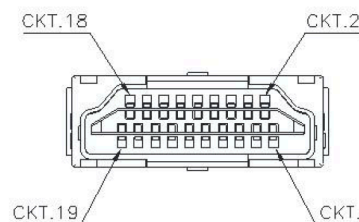

SOMMER CABLE

HI-HAOC

SPECIFICATIONS

Units	Transmitter (Source)	Receiver (Sink)
HDCP & DDC	HDCP 2.2 Fully Support bi-directional EDID and HDCP communication	
Video Bandwidth	6 Gbps/x3Channel (max)+ Clock.	
Supported Resolution & Distance	PC: WUXGA 1920 x 1200 up to 100 meter, HDTV : 480p, 720p, 1080i and 1080p deep color, 4K(60P), 3DFull HD 1920 x 1080 up to 100 meters	
O/E Converter	4 channel 850 nm VCSEL array	4 CH GaAs PD array
Connector Type	HDMI type A	
Differential Input	100 ohm (typ)	
Operation Temperature	-40...+80°C	
Storage Temperature	-40...+70°C	
Power Consumption	250mW (max)	
Power Supply	Non external power required	

Item-Code	Description	Weight/kg	Weight/lbs
HI-HAOC-1500	HICON HDMI AOC-Armored Cable 15m 18G	1,15	2.54
HI-HAOC-1H00	HICON HDMI AOC-Armored Cable 100m 18G	6,76	14.90
HI-HAOC-2000	HICON HDMI AOC-Armored Cable 20m 18G	1,45	3.20
HI-HAOC-3000	HICON HDMI AOC-Armored Cable 30m 18G	1,98	4.37
HI-HAOC-5000	HICON HDMI AOC-Armored Cable 50m 18G	3,74	8.25
HI-HAOC-7500	HICON HDMI AOC-Armored Cable 75m 18G	5,13	11.31
HI-HAOCG1H00	HICON HDMI AOC-Armored Cable on reel 100m	9,05	19.95
HI-HAOCG5000	HICON HDMI AOC-Armored Cable on reel 50m	5,01	11.05
HI-HAOCG7500	HICON HDMI AOC-Armored Cable on reel 75m	7,24	15.96

HDMI TYPE A PIN ASSIGNMENT

PIN	Function	PIN	Function
1	T.M.D.S. Data 2+	11	TMDS Clock Shield
2	T.M.D.S. Data 2 Shield	12	TMDS Clock-
3	T.M.D.S. Data 2-	13	CEC
4	T.M.D.S. Data 1+	14	Utility
5	T.M.D.S. Data 1 Shield	15	SCL
6	T.M.D.S. Data 1-	16	SDA
7	T.M.D.S. Data 0+	17	DDC/CEC Ground
8	T.M.D.S. Data 2 Shield	18	+5V Power
9	T.M.D.S. Data 0-	19	Hot Plug Detect
10	TMDS Clock+		