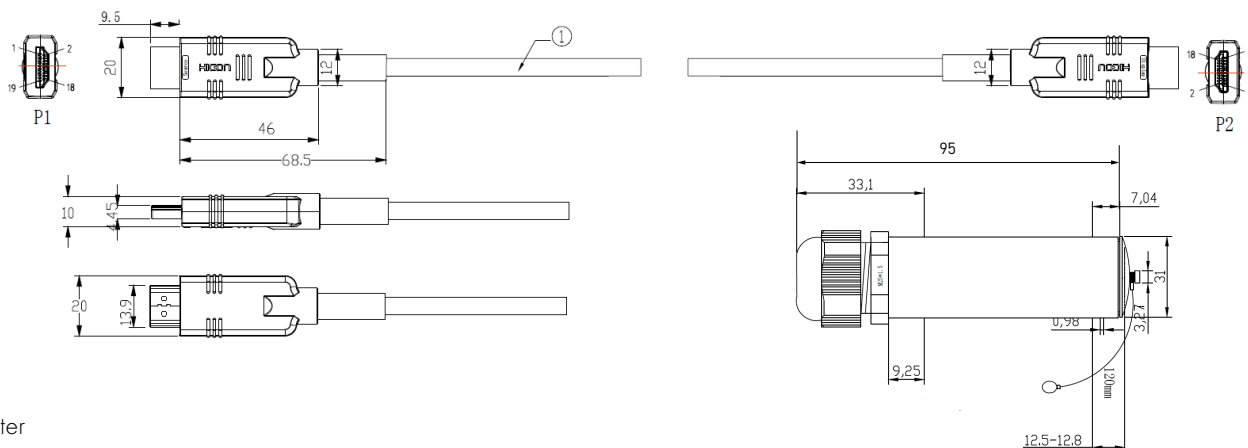

SOMMER CABLE

HI-HAOC

DESCRIPTION

Our armored HDMI Active Hybrid Cable is the most competitive long reach HDMI interconnection solution on the market. It supports HDMI Data Rate 6Gbps per channel, total 18Gbps with light weight, flexible and ultra-small long-term bending radius hybrid cable. With our advanced optical converter embedded. This HDMI Hybrid Cable provides full HDMI signal integrity, support up to 100m maximum length, plug and play. No external power required.

KEY FEATURES

- Plug and Play
- Compatible with HDMI 2.0 standard.
- Support HDCP1.4/2.2
- Low Power Consumption: 250mW (max).
- Self-detecting function for EDID information
- No loss of signal - delivering crystal clear digital images instantly.
- Supports computer resolutions to 1080P and 4K2K(60P).
- Hybrid optical cable with fiber and copper wire
- Crush Resistance: Long term 100kg ; Short term 200kg
- Crush Resistance Connector Relief: 68kg
- Glandmaster protective housings for safe transportation on each connector
- Bend radius: 45mm

APPLICATIONS

- Digital Signage
- LED signboards in streets and in stadiums
- Medical Imaging Equipment
- Airplane On-board Video System
- Home Theater
- Blue-ray, 3D video, Projector, Set-up box, DVR, Game Consoles and Computer
- TV Broadcast Station
- Conference Room Video Equipment
- Security systems

Article number: HI-HAOC

HICON HDMI AOC-Armored Cable 1 x HDMI male ↔ 1 x HDMI male

UHD 4K @60fps YUV 4:4:4, HDMI 2.0a compatible, HDCP support up to V2.2, HDR/ ARC/ HEC/ EDID support
21Gbps Bandwidth / 600MHz Pixel clock

EAN-Code:	Art. No. HI-HAOC	Checked: OC	Size: A4	Date: 17.09.2020	Page
	Material:	SOMMER CABLE GmbH Humboldtstraße 32-36 75334 Straubenhardt / Germany		Telefon: +49 (0)7082-49133-0 Support Tel: +49 (0)7082-49133-10 Fax: +49 (0)7082-49133-11 E-Mail: info@sommercable.com