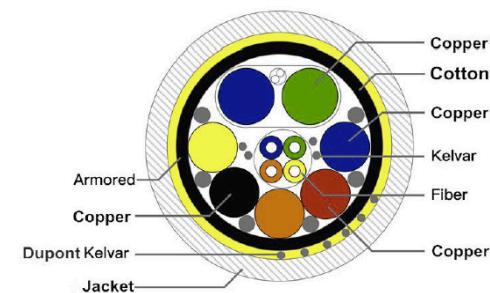

HYBRID CABLE DESIGN

Cable Structure	Material/Model	Specifications
1	Metal Tube	200CU Stainless steel 4.4±0.1
2	To strengthen the unit	Dupont Kevlar 1670D*4
3	Jacket	TPU 0D 5.8±0.2 mm

Tensile(N)		Crush Resistance(N/100mm)		Bending Radius(mm)		Temperature(°C)
Long Term	Short Term	Long Term	Short Term	Dynamic	Static	
400	800	1000	2000	10D	20D	-40~+80

Article number: HI-HAOC

HICON HDMI AOC-Armored Cable 1 x HDMI male ↔ 1 x HDMI male

UHD 4K @60fps YUV 4:4:4, HDMI 2.0a compatibel, HDCP support up to V2.2, HDR/ ARC/ HEC/ EDID support
21Gbps Bandwidth / 600MHz Pixel clock

EAN-Code:	Art. No. HI-HAOC	Checked: OC	Size: A4	Date: 17.09.2020	Page 2
	Material:	SOMMER CABLE GmbH Humboldtstraße 32-36 75334 Straubenhardt / Germany		Telefon: +49 (0)7082-49133-0 Support Tel: +49 (0)7082-49133-10 Fax: +49 (0)7082-49133-11 E-Mail: info@sommercable.com