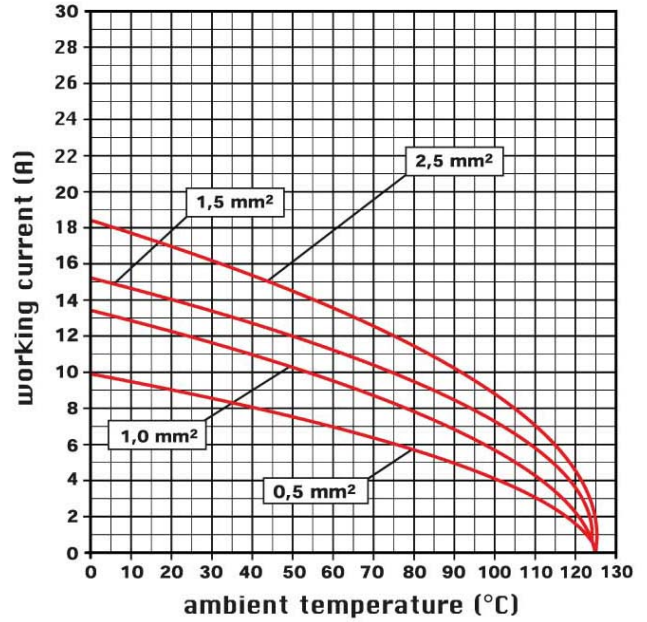

Part number

CSHM 24

Brief description:

male insert, 24 poles +PE, Spring connection contacts SQUICH, 16A, 500V, 6kV, 3, silver plated, size "104.27", CLASS insert series

Product description	
Model	male insert
Version	SQUICH® Spring connection contacts
Series	CSH
Product type	with male contacts
Family	CLASS inserts
Size	size "104.27"
N. of poles	24 poles +
Pole numbering system	1 ÷ 24
Technical data	
Current	16 A
Voltage	500 V
Rated impulse withstand voltage	6 kV
Pollution degree	3
Wire cross-section	0,14 mm ² - 2,50 mm ²
AWG size	26 - 14
Operating temperature range (min, max)	-40 °C ... +125 °C
Contact material	silver plated
Mating cycles	≥ 500
IP degree of protection	IP20 without enclosure, IP65/IP66/IP68/IP69 with enclosure
Further technical details	
Characteristics according to EN 61984	16 A 500 V 6 kV 3; 16 A 400/690 V 6 kV 2
Insulation resistance	≥ 10 GΩ
Contact resistance	≤ 3 mΩ
Rated voltage according to UL/CSA	600 V
UL 94 flammability rating	V-0
Conductors stripping length	9...11 mm
Weight	116,00 g

Part number

CSHM 24

Catalogue drawings

Catalogue drawings

dimensions in mm

contacts side (front view)

diagram CSH 24 poles

Notes