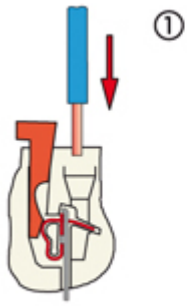

Part number

CSHM 24

Brief description:

male insert, 24 poles +PE, Spring connection contacts SQUICH, 16A, 500V, 6kV, 3, silver plated, size "104.27", CLASS insert series

Product description	
Model	male insert
Version	SQUICH® Spring connection contacts
Series	CSH
Product type	with male contacts
Family	CLASS inserts
Size	size "104.27"
N. of poles	24 poles +
Pole numbering system	1 ÷ 24
Technical data	
Current	16 A
Voltage	500 V
Rated impulse withstand voltage	6 kV
Pollution degree	3
Wire cross-section	0,14 mm ² - 2,50 mm ²
AWG size	26 - 14
Operating temperature range (min, max)	-40 °C ... +125 °C
Contact material	silver plated
Mating cycles	≥ 500
IP degree of protection	IP20 without enclosure, IP65/IP66/IP68/IP69 with enclosure
Further technical details	
Characteristics according to EN 61984	16 A 500 V 6 kV 3; 16 A 400/690 V 6 kV 2
Insulation resistance	≥ 10 GΩ
Contact resistance	≤ 3 mΩ
Rated voltage according to UL/CSA	600 V
UL 94 flammability rating	V-0
Conductors stripping length	9...11 mm
Weight	116,00 g

Part number

CSHM 24

Catalogue drawings

Catalogue drawings

dimensions in mm

contacts side (front view)

diagram CSH 24 poles

Notes

SQUICH® connection with actuator button

①

②

3x0,5 mm

Reopening
