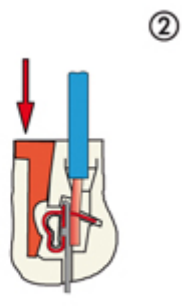

Part number

CSHM 24

Brief description:

male insert, 24 poles +PE, Spring connection contacts SQUICH, 16A, 500V, 6kV, 3, silver plated, size "104.27", CLASS insert series

Product description	
Model	male insert
Version	SQUICH® Spring connection contacts
Series	CSH
Product type	with male contacts
Family	CLASS inserts
Size	size "104.27"
N. of poles	24 poles +
Pole numbering system	1 ÷ 24
Technical data	
Current	16 A
Voltage	500 V
Rated impulse withstand voltage	6 kV
Pollution degree	3
Wire cross-section	0,14 mm ² - 2,50 mm ²
AWG size	26 - 14
Operating temperature range (min, max)	-40 °C ... +125 °C
Contact material	silver plated
Mating cycles	≥ 500
IP degree of protection	IP20 without enclosure, IP65/IP66/IP68/IP69 with enclosure
Further technical details	
Characteristics according to EN 61984	16 A 500 V 6 kV 3; 16 A 400/690 V 6 kV 2
Insulation resistance	≥ 10 GΩ
Contact resistance	≤ 3 mΩ
Rated voltage according to UL/CSA	600 V
UL 94 flammability rating	V-0
Conductors stripping length	9...11 mm
Weight	116,00 g

Part number

CSHM 24

Catalogue drawings

Catalogue drawings

dimensions in mm

contacts side (front view)

diagram CSH 24 poles

Notes

SQUICH® connection with actuator button

①

②

3x0,5 mm

Reopening
