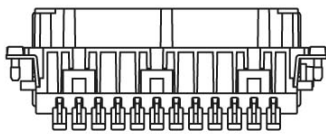

Part number

CSHM 24

Brief description:

male insert, 24 poles +PE, Spring connection contacts SQUICH, 16A, 500V, 6kV, 3, silver plated, size "104.27", CLASS insert series

Product description	
Model	male insert
Version	SQUICH® Spring connection contacts
Series	CSH
Product type	with male contacts
Family	CLASS inserts
Size	size "104.27"
N. of poles	24 poles +
Pole numbering system	1 ÷ 24
Technical data	
Current	16 A
Voltage	500 V
Rated impulse withstand voltage	6 kV
Pollution degree	3
Wire cross-section	0,14 mm ² - 2,50 mm ²
AWG size	26 - 14
Operating temperature range (min, max)	-40 °C ... +125 °C
Contact material	silver plated
Mating cycles	≥ 500
IP degree of protection	IP20 without enclosure, IP65/IP66/IP68/IP69 with enclosure
Further technical details	
Characteristics according to EN 61984	16 A 500 V 6 kV 3; 16 A 400/690 V 6 kV 2
Insulation resistance	≥ 10 GΩ
Contact resistance	≤ 3 mΩ
Rated voltage according to UL/CSA	600 V
UL 94 flammability rating	V-0
Conductors stripping length	9...11 mm
Weight	116,00 g

Approvals / Standards	
Reference standard	EN 61984:2009-06
Quality mark	DNV-GL, EAC
Conformity	CQC, CE
General ordering information	
EAN13 code	8015747110174
ETIM classification	EC000438
Packaging Information	
Packaging length	245,00 mm
Packaging height	165,00 mm
Packaging width	215,00 mm
Packaging weight	3,96 kg
Packaging volume	8,69 dm ³
Packaging description	Carton box
Packaging quantity	30 Pcs
Packaging EAN code	8015747170789
Sub-packaging length	197,00 mm
Sub-packaging height	44,00 mm
Sub-packaging width	113,00 mm
Sub-packaging weight	0,66 kg
Sub-packaging volume	0,98 dm ³
Sub-packaging description	Carton tray
Sub-packaging quantity	5 Pcs
Sub-packaging EAN barcode	8015747170796

Part number

CSHM 24

Catalogue drawings

Catalogue drawings

dimensions in mm

contacts side (front view)

diagram CSH 24 poles

Notes

SQUICH® connection with actuator button

①

②

3x0,5 mm

Reopening
