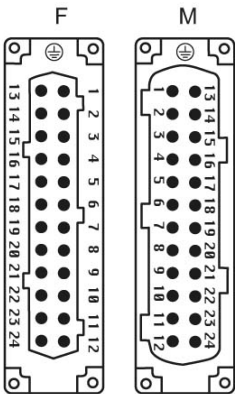

Part number

CSHM 24

Brief description:

male insert, 24 poles +PE, Spring connection contacts SQUICH, 16A, 500V, 6kV, 3, silver plated, size "104.27", CLASS insert series

Product description	
Model	male insert
Version	SQUICH® Spring connection contacts
Series	CSH
Product type	with male contacts
Family	CLASS inserts
Size	size "104.27"
N. of poles	24 poles +
Pole numbering system	1 ÷ 24
Technical data	
Current	16 A
Voltage	500 V
Rated impulse withstand voltage	6 kV
Pollution degree	3
Wire cross-section	0,14 mm ² - 2,50 mm ²
AWG size	26 - 14
Operating temperature range (min, max)	-40 °C ... +125 °C
Contact material	silver plated
Mating cycles	≥ 500
IP degree of protection	IP20 without enclosure, IP65/IP66/IP68/IP69 with enclosure
Further technical details	
Characteristics according to EN 61984	16 A 500 V 6 kV 3; 16 A 400/690 V 6 kV 2
Insulation resistance	≥ 10 GΩ
Contact resistance	≤ 3 mΩ
Rated voltage according to UL/CSA	600 V
UL 94 flammability rating	V-0
Conductors stripping length	9...11 mm
Weight	116,00 g

Approvals / Standards	
Reference standard	EN 61984:2009-06
Quality mark	DNV-GL, EAC
Conformity	CQC, CE
General ordering information	
EAN13 code	8015747110174
ETIM classification	EC000438
Packaging Information	
Packaging length	245,00 mm
Packaging height	165,00 mm
Packaging width	215,00 mm
Packaging weight	3,96 kg
Packaging volume	8,69 dm ³
Packaging description	Carton box
Packaging quantity	30 Pcs
Packaging EAN code	8015747170789
Sub-packaging length	197,00 mm
Sub-packaging height	44,00 mm
Sub-packaging width	113,00 mm
Sub-packaging weight	0,66 kg
Sub-packaging volume	0,98 dm ³
Sub-packaging description	Carton tray
Sub-packaging quantity	5 Pcs
Sub-packaging EAN barcode	8015747170796

Part number

CSHM 24

Catalogue drawings

Catalogue drawings

dimensions in mm

contacts side (front view)

diagram CSH 24 poles

Notes

SQUICH® connection with actuator button

①

②

3x0,5 mm

Reopening
