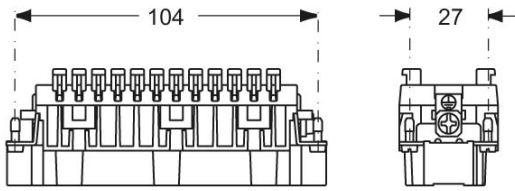

Part number

CSHM 24

Brief description:

male insert, 24 poles +PE, Spring connection contacts SQUICH, 16A, 500V, 6kV, 3, silver plated, size "104.27", CLASS insert series

Product description	
Model	male insert
Version	SQUICH® Spring connection contacts
Series	CSH
Product type	with male contacts
Family	CLASS inserts
Size	size "104.27"
N. of poles	24 poles +
Pole numbering system	1 ÷ 24
Technical data	
Current	16 A
Voltage	500 V
Rated impulse withstand voltage	6 kV
Pollution degree	3
Wire cross-section	0,14 mm ² - 2,50 mm ²
AWG size	26 - 14
Operating temperature range (min, max)	-40 °C ... +125 °C
Contact material	silver plated
Mating cycles	≥ 500
IP degree of protection	IP20 without enclosure, IP65/IP66/IP68/IP69 with enclosure
Further technical details	
Characteristics according to EN 61984	16 A 500 V 6 kV 3; 16 A 400/690 V 6 kV 2
Insulation resistance	≥ 10 GΩ
Contact resistance	≤ 3 mΩ
Rated voltage according to UL/CSA	600 V
UL 94 flammability rating	V-0
Conductors stripping length	9...11 mm
Weight	116,00 g

Approvals / Standards	
Reference standard	EN 61984:2009-06
Quality mark	DNV-GL, EAC
Conformity	CQC, CE
General ordering information	
EAN13 code	8015747110174
ETIM classification	EC000438
Packaging Information	
Packaging length	245,00 mm
Packaging height	165,00 mm
Packaging width	215,00 mm
Packaging weight	3,96 kg
Packaging volume	8,69 dm ³
Packaging description	Carton box
Packaging quantity	30 Pcs
Packaging EAN code	8015747170789
Sub-packaging length	197,00 mm
Sub-packaging height	44,00 mm
Sub-packaging width	113,00 mm
Sub-packaging weight	0,66 kg
Sub-packaging volume	0,98 dm ³
Sub-packaging description	Carton tray
Sub-packaging quantity	5 Pcs
Sub-packaging EAN barcode	8015747170796

Part number

CSHM 24

Catalogue drawings

Catalogue drawings

dimensions in mm

contacts side (front view)

diagram CSH 24 poles

Notes

SQUICH® connection with actuator button

①

②

3x0,5 mm

Reopening
