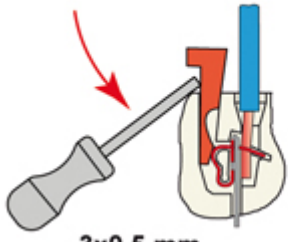

Part number

CSHM 24

Brief description:

male insert, 24 poles +PE, Spring connection contacts SQUICH, 16A, 500V, 6kV, 3, silver plated, size "104.27", CLASS insert series

Product description	
Model	male insert
Version	SQUICH® Spring connection contacts
Series	CSH
Product type	with male contacts
Family	CLASS inserts
Size	size "104.27"
N. of poles	24 poles +
Pole numbering system	1 ÷ 24
Technical data	
Current	16 A
Voltage	500 V
Rated impulse withstand voltage	6 kV
Pollution degree	3
Wire cross-section	0,14 mm ² - 2,50 mm ²
AWG size	26 - 14
Operating temperature range (min, max)	-40 °C ... +125 °C
Contact material	silver plated
Mating cycles	≥ 500
IP degree of protection	IP20 without enclosure, IP65/IP66/IP68/IP69 with enclosure
Further technical details	
Characteristics according to EN 61984	16 A 500 V 6 kV 3; 16 A 400/690 V 6 kV 2
Insulation resistance	≥ 10 GΩ
Contact resistance	≤ 3 mΩ
Rated voltage according to UL/CSA	600 V
UL 94 flammability rating	V-0
Conductors stripping length	9...11 mm
Weight	116,00 g

Part number

CSHM 24

Catalogue drawings

Catalogue drawings

dimensions in mm

contacts side (front view)

diagram CSH 24 poles

Notes

SQUICH® connection with actuator button

①

②

3x0,5 mm

Reopening
